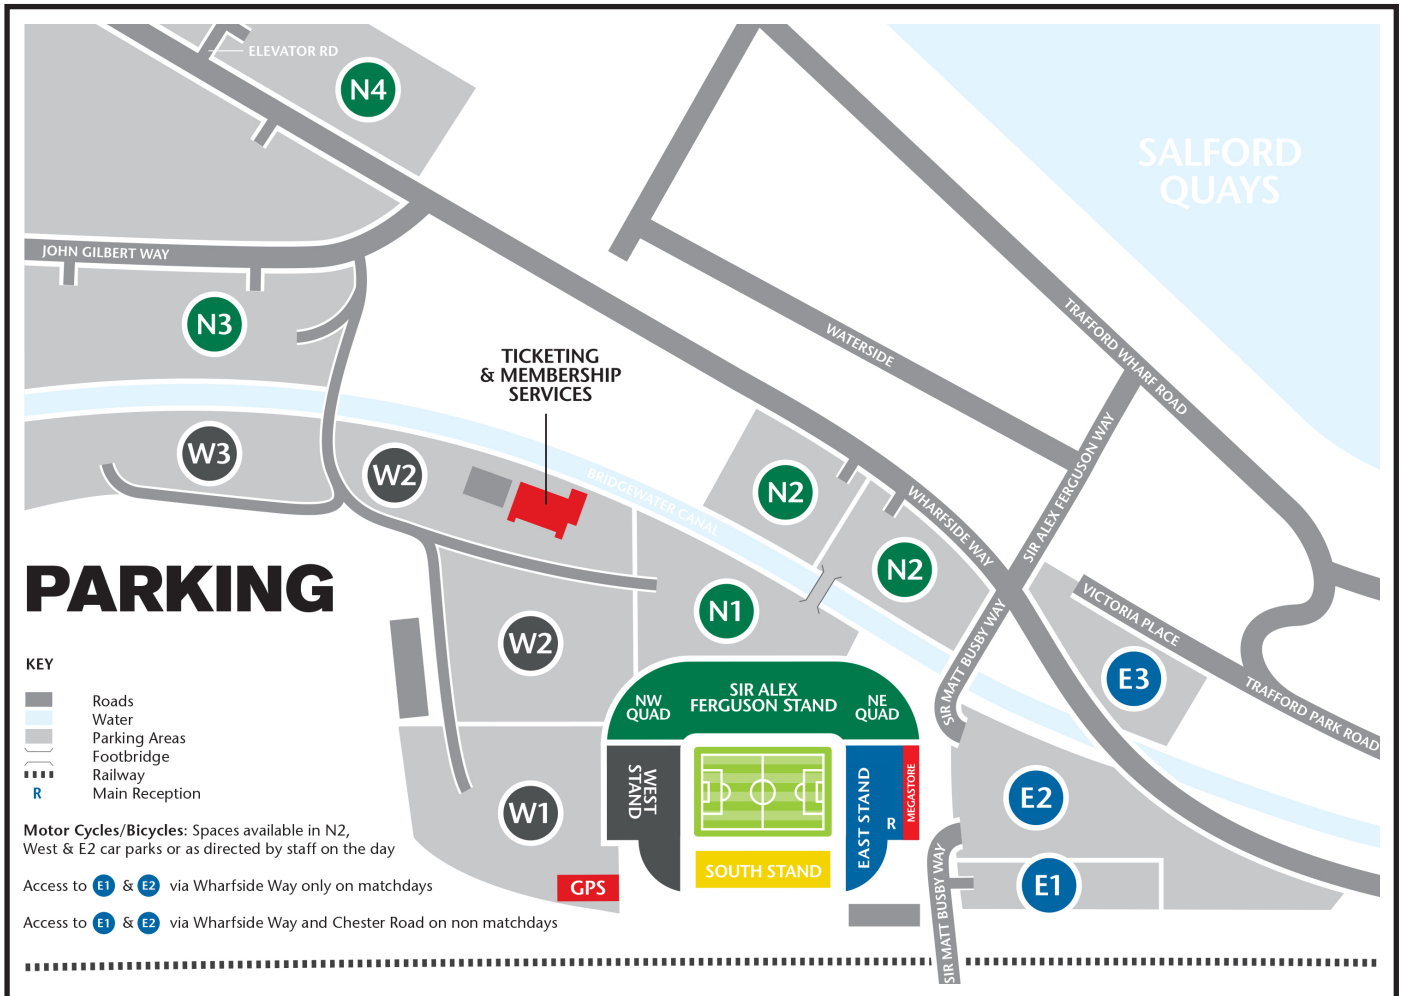

CAR PARK INSTRUCTIONS

unitedevents
Old Trafford. The perfect stage for your event.

If you are attending an event at Old Trafford Stadium there are two available car parks, E2 and N2. The nearest car park to your suite is listed in the below table.

- E2 car park is accessed off Sir Matt Busby Way which meets Wharfside Way at the junction.
- N2 car park is accessed off Wharfside Way.

Once you have parked your car please make your way to the correct stadium entrance listed in the table below. In the reception area of this stadium entrance you will find signage directing you towards your suite.

Suite	Car Park	Stadium Entrance
100 Club	N2	North West Quadrant Level 5
1968 Suite	N2	North West Quadrant Level 3
1999 Suite	E2	North East Quadrant Level 2
500 Club	E2	North East Quadrant Level 5
Academy suite	E2	North East Quadrant Level 5
Captains Lounge	N2	North West Quadrant Level 3
Centennial Suites	N2	Sir Alex Ferguson Stand Level 3
Europa Suite	E2	South Stand, Munich Tunnel Level 1
Evolution	E2	North East Quadrant Level 3
Executive Box Level 3	N2	Sir Alex Ferguson Stand Level 3
Executive Box Level 7	N2	Sir Alex Ferguson Stand Level 7
International Suite	N2	West Stand, United Road Ground Floor
Kit Room	N2	North West Quadrant Level 5
Knights Lounge	E2	North East Quadrant Level 2
Manchester Suite	N2	Sir Alex Ferguson Stand Level 2
Museum	N2	Sir Alex Ferguson Stand Level 3
Old Boardroom	E2	South Stand, Munich Tunnel Level 1
Platinum Lounge	N2	Sir Alex Ferguson Stand Level 3
Platinum Restaurant	N2	Sir Alex Ferguson Stand Level 4
Premier Suite	E2	South Stand, Munich Tunnel Ground Floor
Salford Suites 1 & 2	N2	Sir Alex Ferguson Stand Level 4
Stretford Suite	E2	South Stand, Munich Tunnel Level 2
Trafford Suite	E2	South Stand, Munich Tunnel Level 2
Treble Suite	E2	South Stand, Munich Tunnel Level 1 & 2